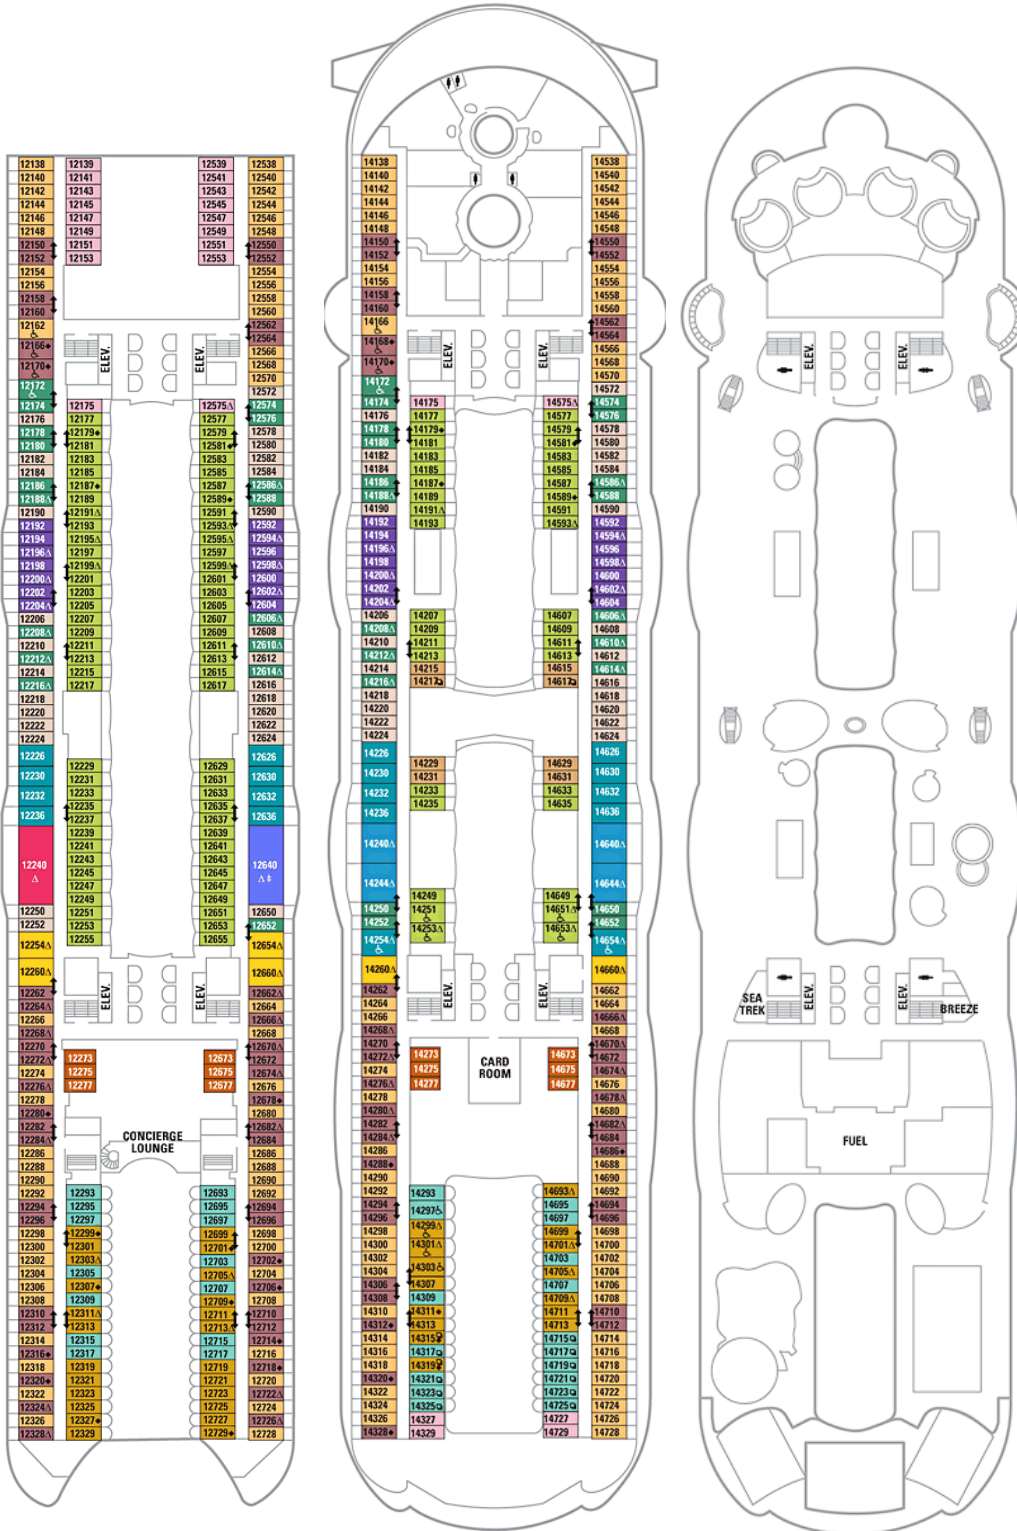

**DECK 9**

**DECK 10**

**DECK 11**

Please note: Smoking is not permitted inside any stateroom or on Boardwalk<sup>SM</sup> or Central Park<sup>SM</sup> private balconies, however, it is permitted on private ocean view balconies of balcony/suite staterooms. Deck plans subject to change. Certain stateroom categories may only be booked by calling our reservation line and may not be booked online. Stateroom categories are PS, FS, FB, FO, FI, A1, A2, A3. Ships registered in the Bahamas. ©2008 Royal Caribbean Cruises Ltd. All rights reserved. 08012569 • 08/18/2008

## Decks 12, 14, 15