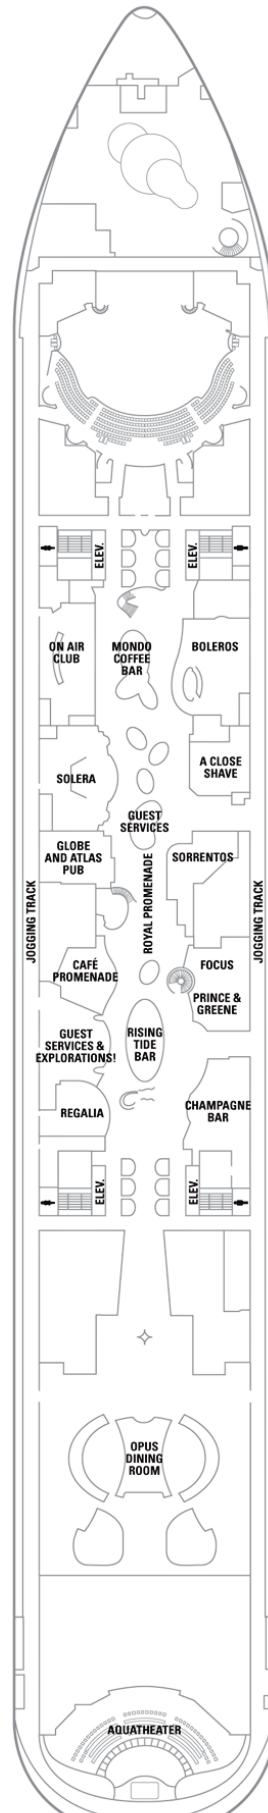

## Decks 3, 4, 4.5, 5

#### INTERIOR STATEROOM

Two twin beds (can convert to Queen). (149 sq. ft.)

**M** STANDARD INSIDE

Decks: 3, 9, 10, 11

**N** STANDARD INSIDE

Decks: 3, 6, 7, 8

**DECK 3**

**DECK 4**

**DECK 4.5**

**DECK 5**

ROYAL PROMENADE

### LEGEND:

- △ Stateroom with sofa bed.
- \* Stateroom has Pullman bed available.
- † Stateroom has two Pullman beds available.
- ↔ Connecting staterooms.
- ♿ Indicates accessible staterooms.
- ◆ Stateroom with sofa bed and Pullman bed available.
- ‡ Stateroom has four additional Pullman beds available.
- ◻ Stateroom has an obstructed view.