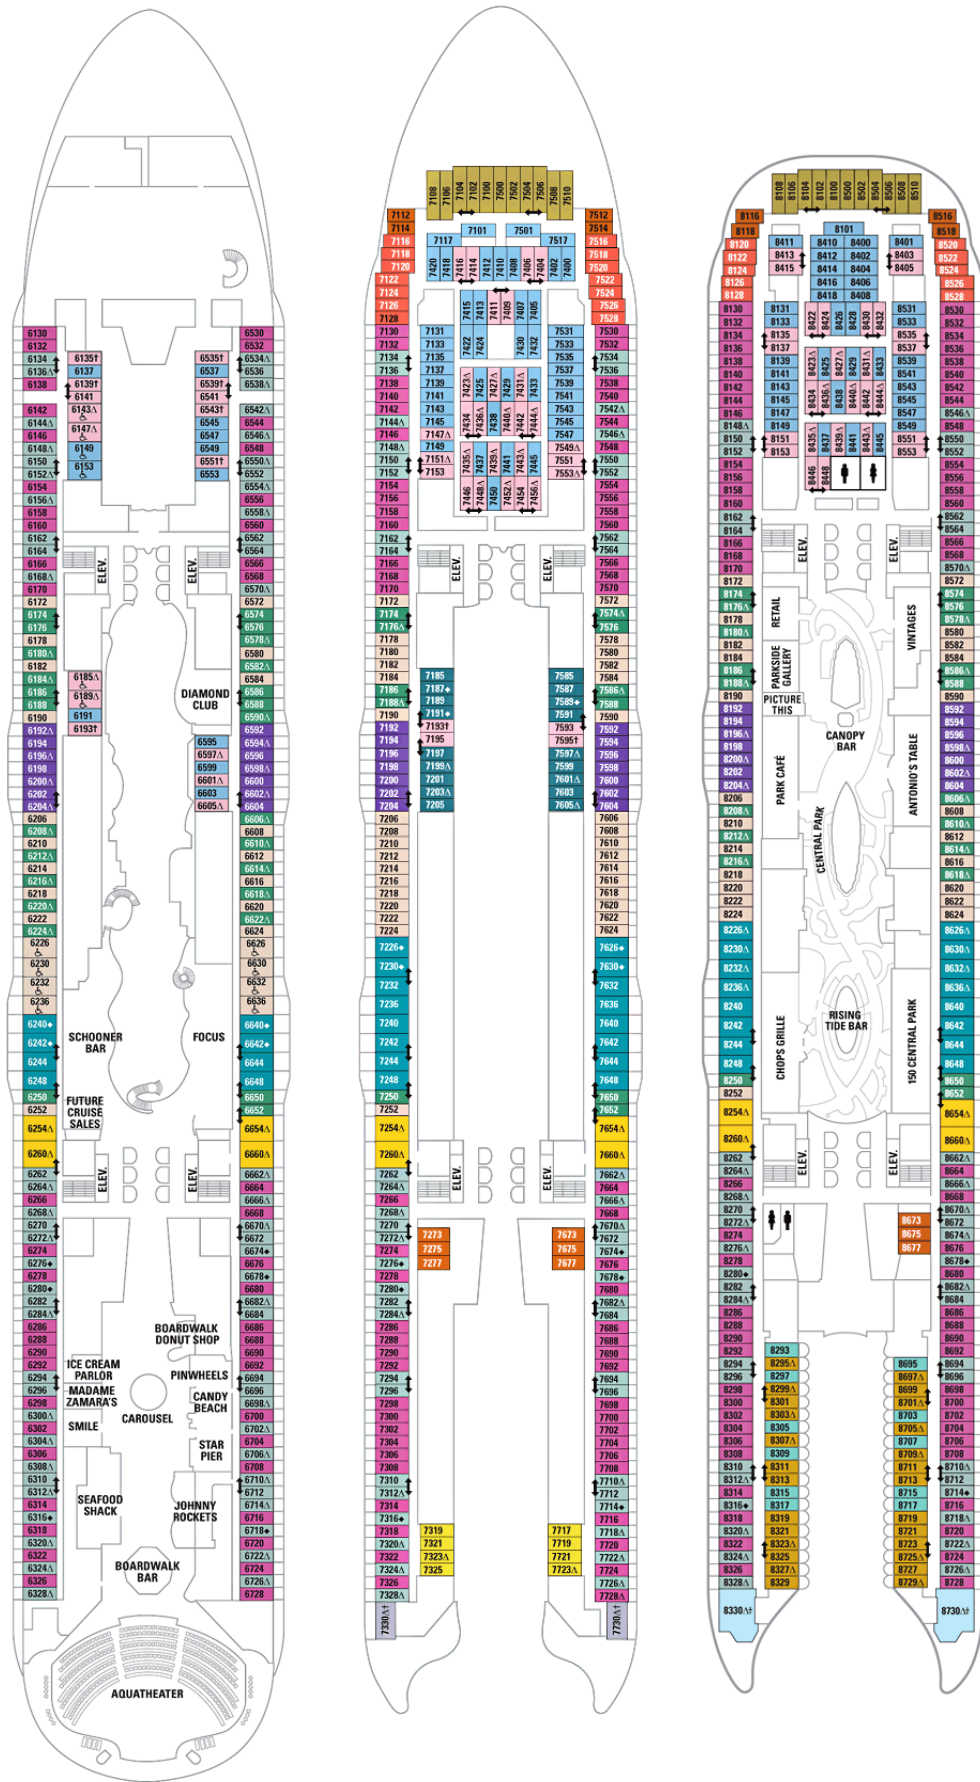

**D1** Decks: 6, 7, 8, 9, 10, 11, 12, 14

**D2** Decks: 6, 7, 8, 9, 10, 11, 12, 14

**D4** Decks: 6, 7, 8, 9

**D5** Decks: 6, 7, 8, 9, 10, 11, 12, 14

**D8** Decks: 6, 7, 8

**H** DECKS: 7, 8, 9, 10

**L** STANDARD INSIDE  
DECKS: 6, 7, 8, 9, 10, 11, 12, 14

**N** STANDARD INSIDE  
DECKS: 3, 6, 7, 8

**Q** SMALLER INSIDE  
DECKS: 7, 8, 9, 10, 11, 12, 14

### LEGEND:

- △ Stateroom with sofa bed.
- \* Stateroom has Pullman bed available.
- † Stateroom has two Pullman beds available.
- ↔ Connecting staterooms.
- ♿ Indicates accessible staterooms.
- ◆ Stateroom with sofa bed and Pullman bed available.
- ‡ Stateroom has four additional Pullman beds available.
- Stateroom has an obstructed view.