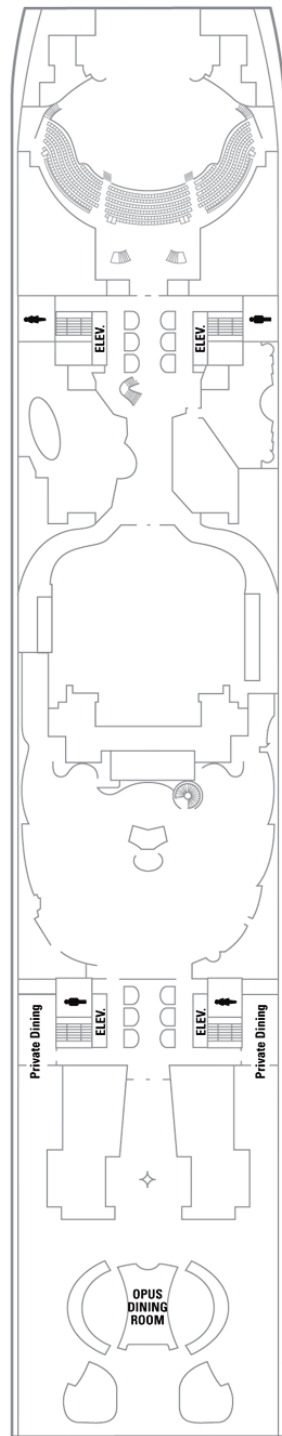

#### INTERIOR STATEROOM

Two twin beds (can convert to Queen). (149 sq. ft.)

**M** STANDARD INSIDE

Decks: 3, 9, 10, 11

**N** STANDARD INSIDE

Decks: 3, 6, 7, 8

**DECK 3**

**DECK 4**

### LEGEND:

- △ Stateroom with sofa bed.
- \* Stateroom has Pullman bed available.
- † Stateroom has two Pullman beds available.
- ↔ Connecting staterooms.
- ♿ Indicates accessible staterooms.
- ◆ Stateroom with sofa bed and Pullman bed available.
- ‡ Stateroom has four additional Pullman beds available.
- ◻ Stateroom has an obstructed view.